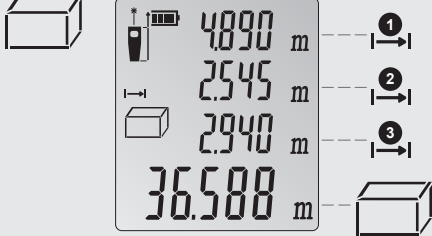

404E/406E

Laser Distance Meter

1x

2x

3x

4x

5x

6x

Clear OFF

Clear OFF

1x =

Clear OFF

2x =

Clear OFF

2sec