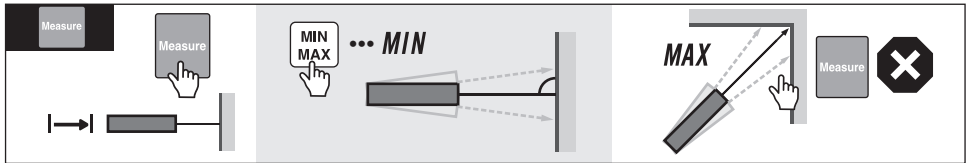

404E/406E

Laser Distance Meter

1x

2x

3x

4x

5x

6x

Clear OFF

Clear OFF

1x =

Clear OFF

2x =

Clear OFF

2sec