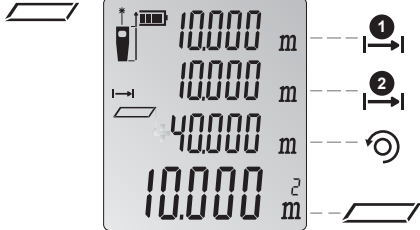

404E/406E

Laser Distance Meter

1x

2x

3x

4x

5x

6x

Clear OFF

Clear OFF

1x =

Clear OFF

2x =

Clear OFF

2sec