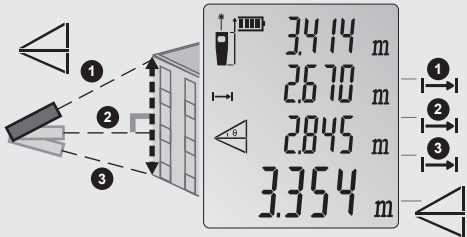

404E/406E

Laser Distance Meter

1x

2x

3x

4x

5x

6x

Clear OFF

Clear OFF

1x =

Clear OFF

2x =

Clear OFF

2sec