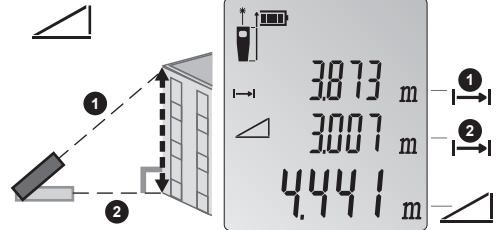

404E/406E

Laser Distance Meter

1x

2x

3x

4x

5x

6x