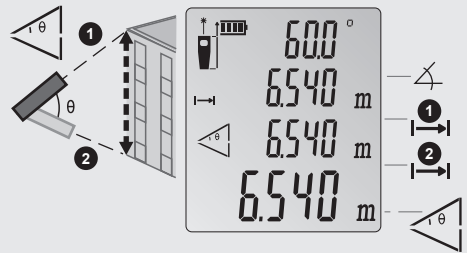

404E/406E

Laser Distance Meter

1x

2x

3x

4x

5x

6x

Clear OFF

Clear OFF

1x =

Clear OFF

2x =

Clear OFF

2sec