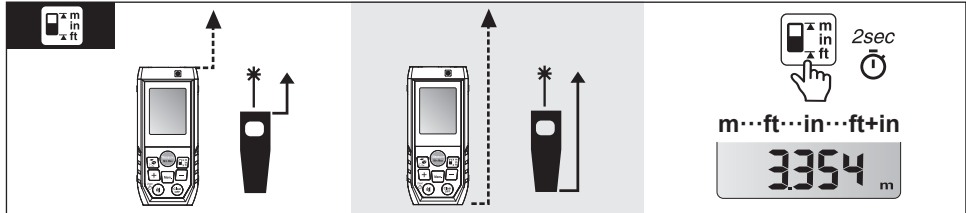

404E/406E

Laser Distance Meter

1x

2x

3x

4x

5x

6x

Clear OFF

Clear OFF

1x =

Clear OFF

2x =

Clear OFF

2sec